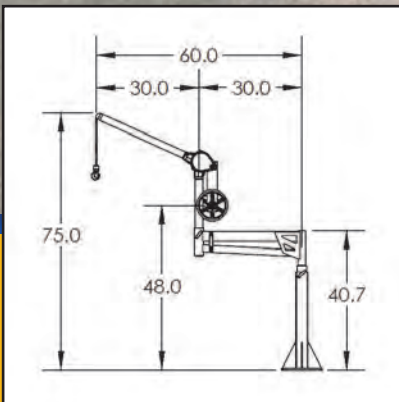

SKY HOOK

◆ Precision Control ◆ Ergonomic ◆ Lightweight

THE NEW

REACH

Dual Arm • 60" Reach • 75" Tall • 400 lb. Capacity

- **60" Reach, 400 lb Capacity**
 - Handle heavy lifts with ease
- **Compact Footprint**
 - Minimal floor space required
- **Fast Setup & Changeover**
 - Keep production moving
- **Operator-Friendly**
 - Simple, intuitive, and safe to use
- **Eliminates Overhead Hoist Bottlenecks**
 - No scheduling, no waiting
- **Pairs Seamlessly with Your Machine**
 - An upgrade that boosts productivity